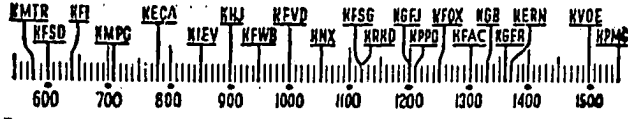

YOUR Radio TODAY

[The information contained in the following schedule is furnished by the stations broadcasting the programs.]

Before 8 a.m.

KMTR—Calif. Theater. 6.
 KFI—Melody. 6:45; Almanac. 7; News. 7:15; Singing Salesman. 7:30; News. 7:45.
 KMPC—Music Sundial. 6:30; Melody. Music. 7:45.
 KHJ—Stu Wilson. 6; News. 7; Stu Wilson. 7:15.
 KFWD—Waker Upper. 6; Sunrise Express. 7.
 KFVD—Spanish. 6; Jubilee. 7:15.
 KNX—Sunrise Salute. 6:15; News. 7:30; Friendly Philosopher. 7:45.
 KRKD—Doug Douglas. 6; Doug Douglas. 6:45; News. 7:45.
 KFOG—El Despertador. 5; Music. 7:30; Mildred Van. 7:45.
 KFAC—Music. 6; Pastor Reynolds. 7; Music. 7:30.
 KGER—Farm. 6:05; Maurice Johnson. 6:30; Aubrey Lec. 6:45.
 KVOE—Music. 7; News. 7:45.